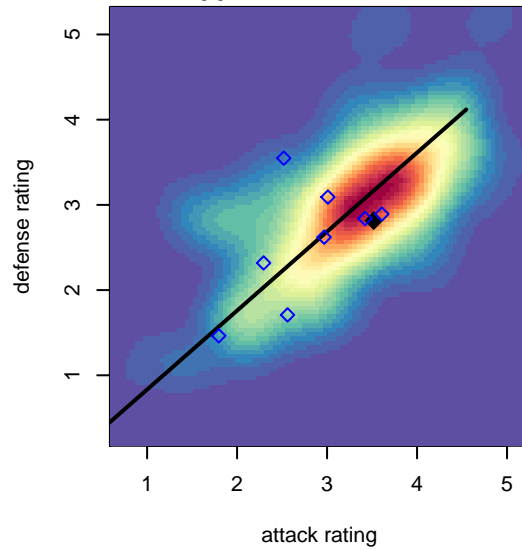

# Salem Chelsea B98

4H Soccer Club  
Salem, OR  
B98 total strength=1714  
attack=33.72 defense=16.7

alt names used:  
4-H Salem B98  
4-H SALEM 1998

Venues played:  
2016 Capital Cup BU17-U19 Silver  
2016 Mt Hood Challenge U17-U19 Gold

**attack and defense variance (black dot)  
relative to other teams  
and top 10 in region**

**attack and defense rating  
relative to others at age  
and all opponents in last 13 months**

**attack and defense rating  
relative to others at age  
and all opponents in last 13 months**

**Performance relative to 13 month average**

**Performance relative to 13 month average**

Distribution of opponents  
 Red = Lose zone, Blue = Win zone, Green = Even  
 Black line separates win/lose zones