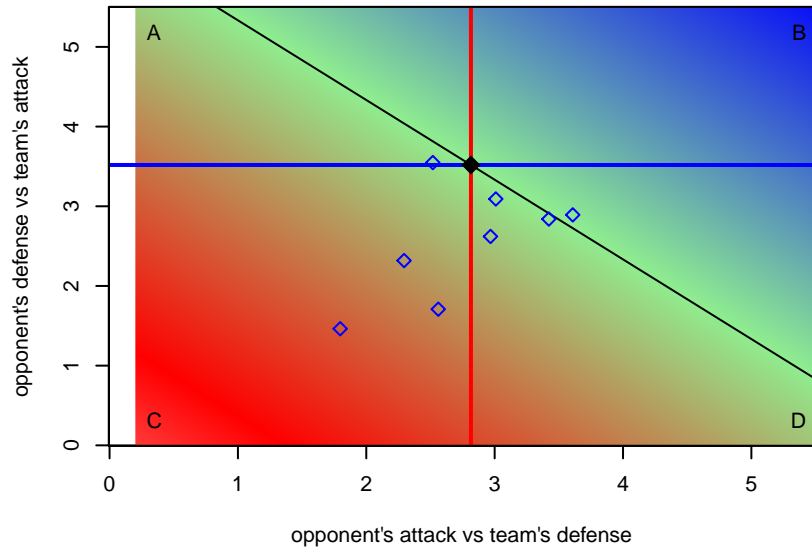

# Salem Chelsea B98

4H Soccer Club  
Salem, OR  
B98 total strength=1714  
attack=33.72 defense=16.7

alt names used:  
4-H Salem B98  
4-H SALEM 1998

Venues played:  
2016 Capital Cup BU17-U19 Silver  
2016 Mt Hood Challenge U17-U19 Gold

**attack and defense variance (black dot)  
relative to other teams  
and top 10 in region**

**attack and defense rating  
relative to others at age  
and all opponents in last 13 months**

**attack and defense rating  
relative to others at age  
and all opponents in last 13 months**

**Performance relative to 13 month average**

**Performance relative to 13 month average**

Distribution of opponents  
 Red = Lose zone, Blue = Win zone, Green = Even  
 Black line separates win/lose zones

lot. A=Neither has attack advantage, B=Opponent has both attack and defense advantage, C=Opponent has both attack and defense disadvantage, D=Both have

<b>date</b>	<b>home</b>		<b>away</b>		<b>venue</b>	<b>pred.home</b>	<b>pred.away</b>
2016-07-31	Salem Chelsea B98	2	Tynecastle FC B99	1	2016 Mt Hood Challenge U17-U19 Gold	2.00	2.13
2016-07-30	Pacific FC Blue-Strikers B98	3	Salem Chelsea B98	2	2016 Mt Hood Challenge U17-U19 Gold	1.84	2.04
2016-07-29	Salem Chelsea B98	3	ETFC Rovers Black B00	2	2016 Mt Hood Challenge U17-U19 Gold	2.71	1.30
2016-07-29	Salem Chelsea B98	1	Kitsap Alliance FC Red B00	0	2016 Mt Hood Challenge U17-U19 Gold	1.69	1.21
2016-06-26	Salem Chelsea B98	1	Ridgeview HS Ravens B98	2	2016 Capital Cup BU17-U19 Silver	0.97	0.76
2016-06-25	Salem Chelsea B98	7	Blackhills FC Black B99	0	2016 Capital Cup BU17-U19 Silver	7.51	0.34
2016-06-25	Salem Chelsea B98	7	Capital FC Timbers Black B99	1	2016 Capital Cup BU17-U19 Silver	5.81	0.83
2016-06-24	CSC Storm White B99	0	Salem Chelsea B98	3	2016 Capital Cup BU17-U19 Silver	0.59	3.27