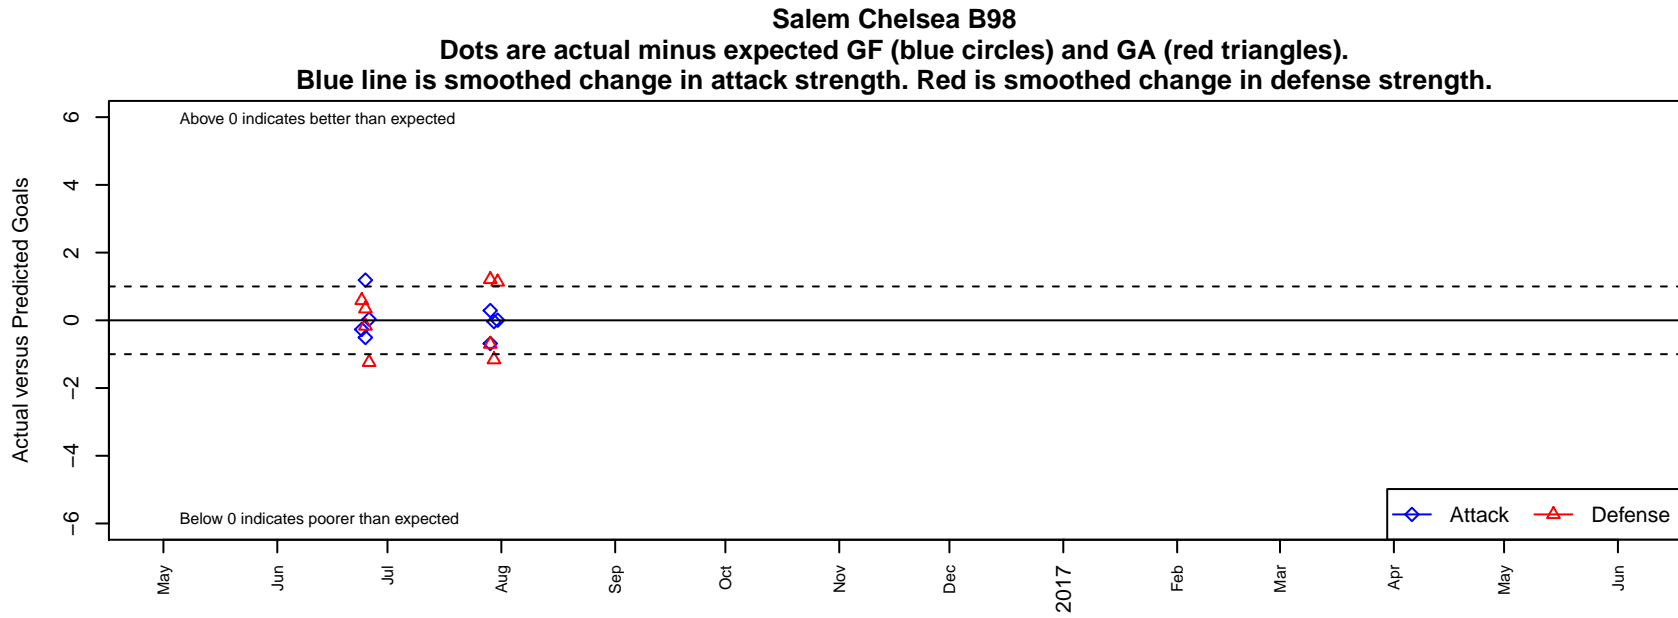

# Salem Chelsea B98

4H Soccer Club  
Salem, OR  
B98 total strength=1714  
attack=33.72 defense=16.7

alt names used:  
4-H Salem B98  
4-H SALEM 1998

Venues played:  
2016 Capital Cup BU17-U19 Silver  
2016 Mt Hood Challenge U17-U19 Gold

**attack and defense variance (black dot)  
relative to other teams  
and top 10 in region**

**attack and defense rating  
relative to others at age  
and all opponents in last 13 months**

**attack and defense rating  
relative to others at age  
and all opponents in last 13 months**

**Performance relative to 13 month average**

**Performance relative to 13 month average**

Distribution of opponents  
 Red = Lose zone, Blue = Win zone, Green = Even  
 Black line separates win/lose zones