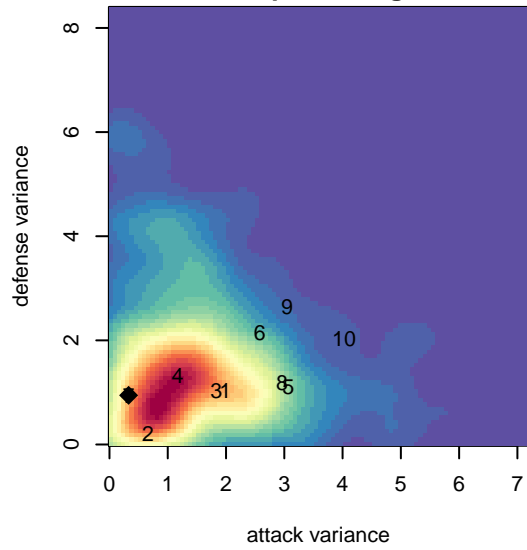

# Salem Chelsea B98

4H Soccer Club  
Salem, OR  
B98 total strength=1714  
attack=33.72 defense=16.7

alt names used:  
4-H Salem B98  
4-H SALEM 1998

Venues played:  
2016 Capital Cup BU17-U19 Silver  
2016 Mt Hood Challenge U17-U19 Gold

**attack and defense variance (black dot)  
relative to other teams  
and top 10 in region**

**attack and defense rating  
relative to others at age  
and all opponents in last 13 months**

**attack and defense rating  
relative to others at age  
and all opponents in last 13 months**

**Performance relative to 13 month average**

**Performance relative to 13 month average**

Distribution of opponents  
 Red = Lose zone, Blue = Win zone, Green = Even  
 Black line separates win/lose zones