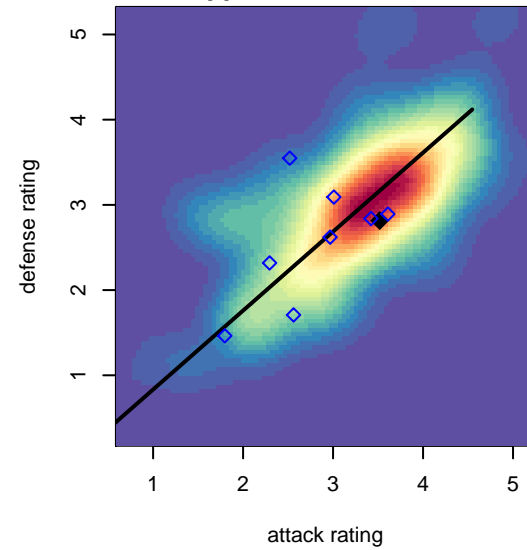

# Salem Chelsea B98

4H Soccer Club  
Salem, OR  
B98 total strength=1714  
attack=33.72 defense=16.7

alt names used:  
4-H Salem B98  
4-H SALEM 1998

Venues played:  
2016 Capital Cup BU17-U19 Silver  
2016 Mt Hood Challenge U17-U19 Gold

**attack and defense variance (black dot)  
relative to other teams  
and top 10 in region**

**attack and defense rating  
relative to others at age  
and all opponents in last 13 months**

**attack and defense rating  
relative to others at age  
and all opponents in last 13 months**

**Performance relative to 13 month average**

**Performance relative to 13 month average**

Distribution of opponents  
 Red = Lose zone, Blue = Win zone, Green = Even  
 Black line separates win/lose zones